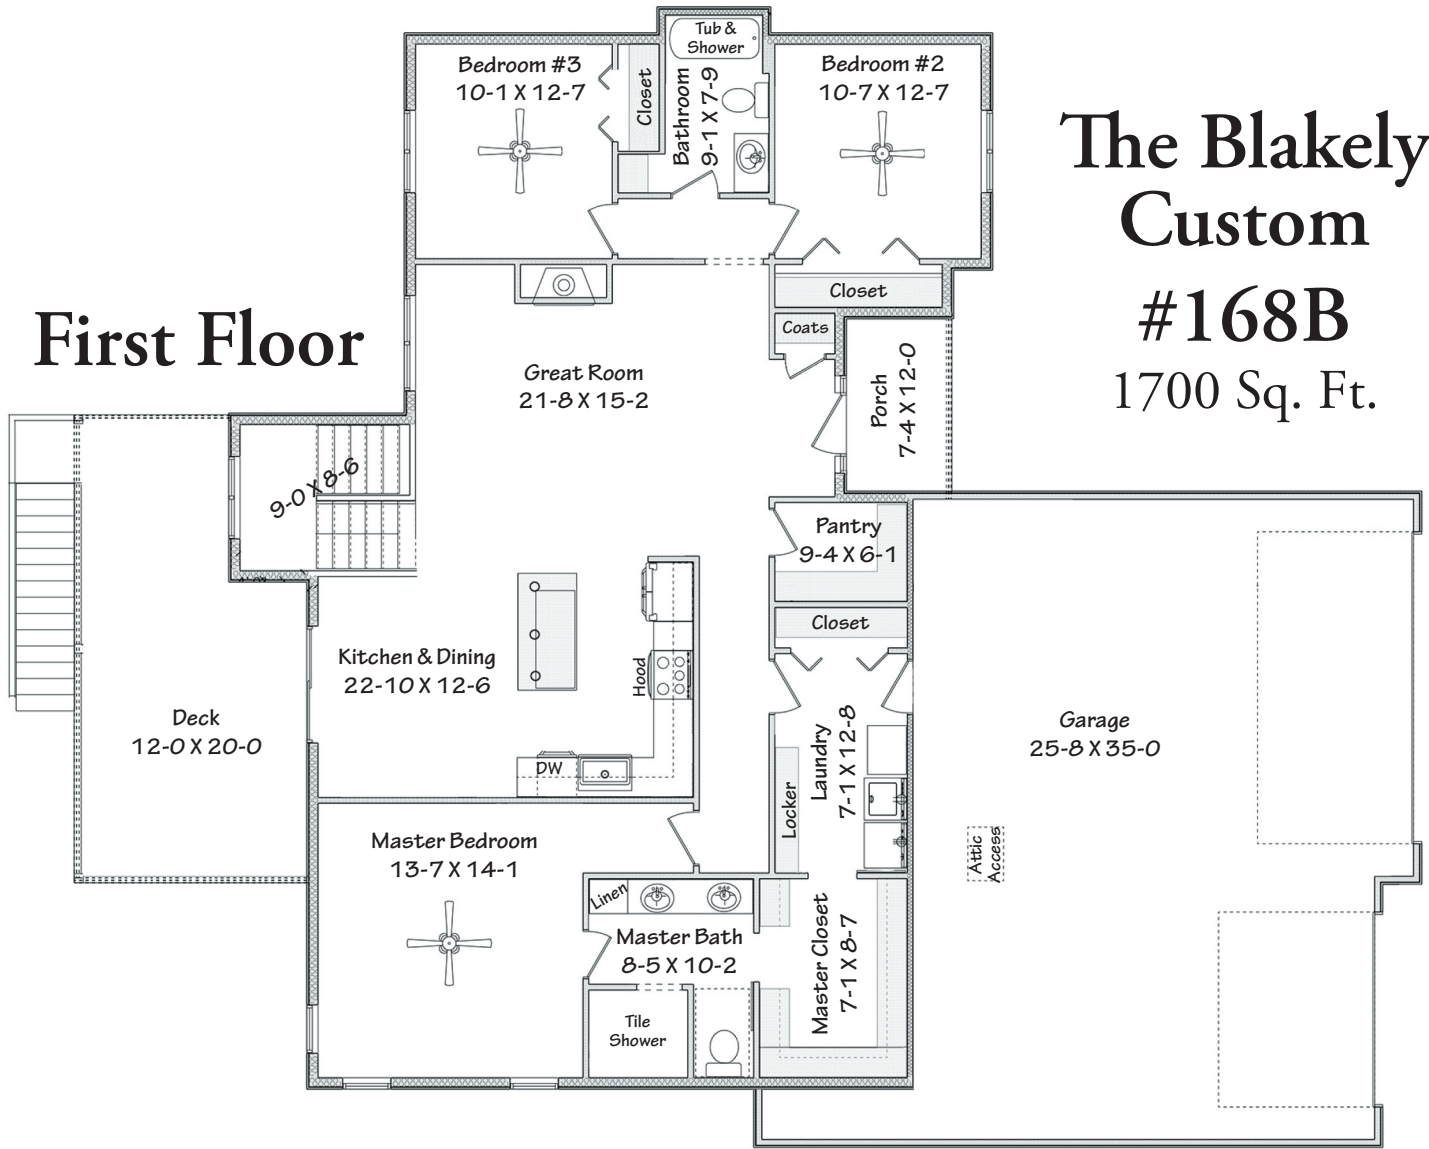

**The Blakely  
Custom  
#168B  
1700 Sq. Ft.**

**First Floor**

**Front Elevation**