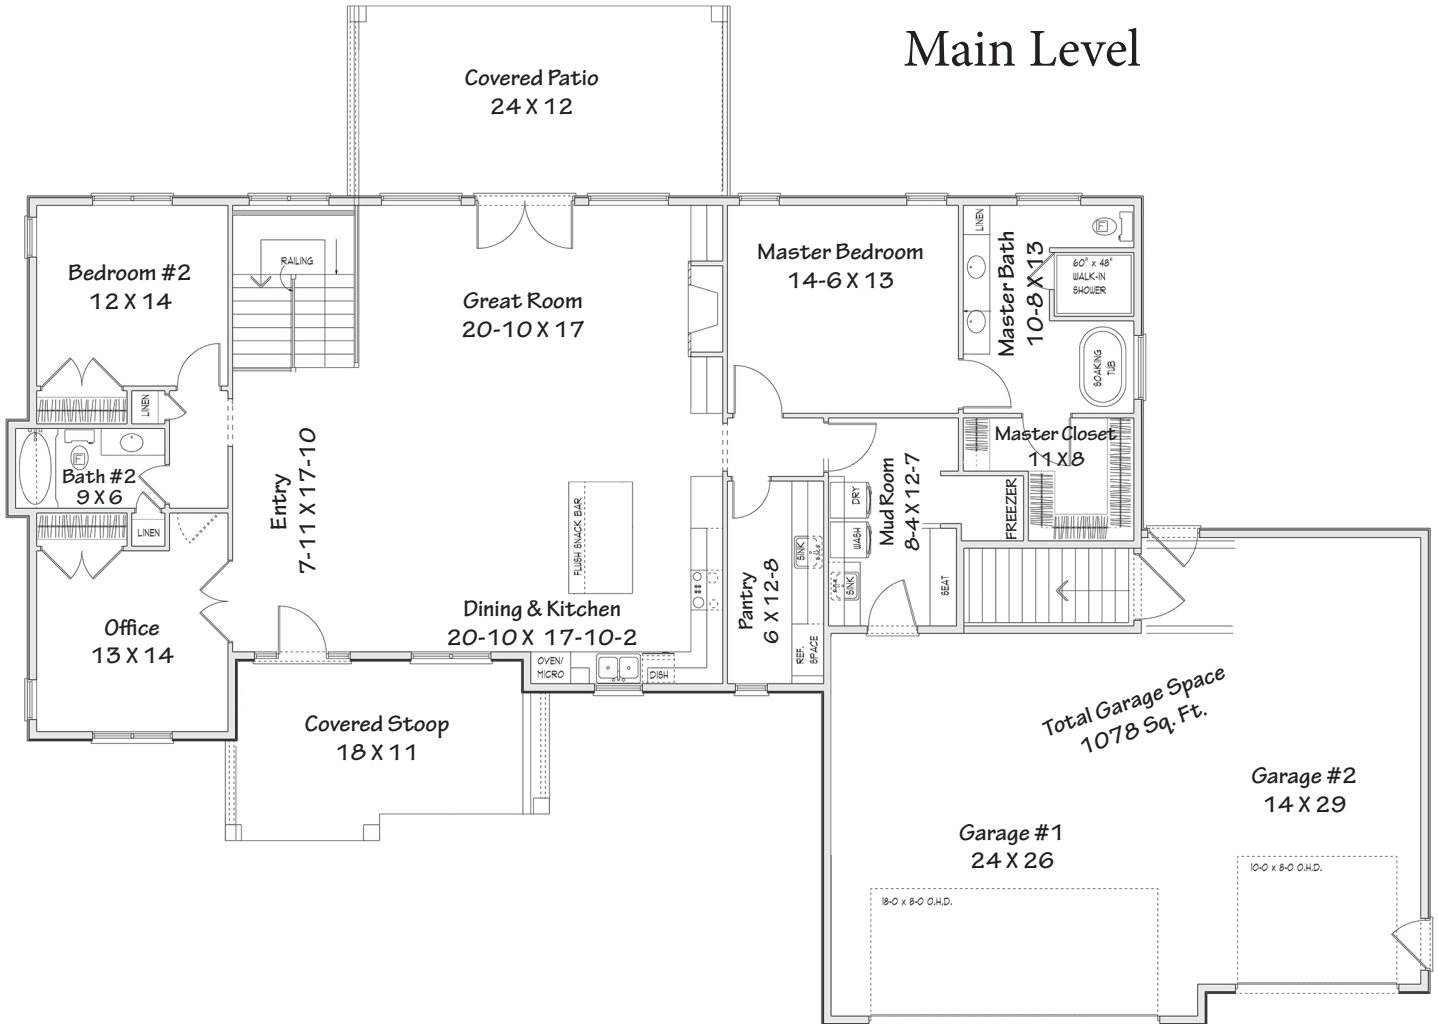

Main Level

The Maverick #185

2045 Sq. Ft.