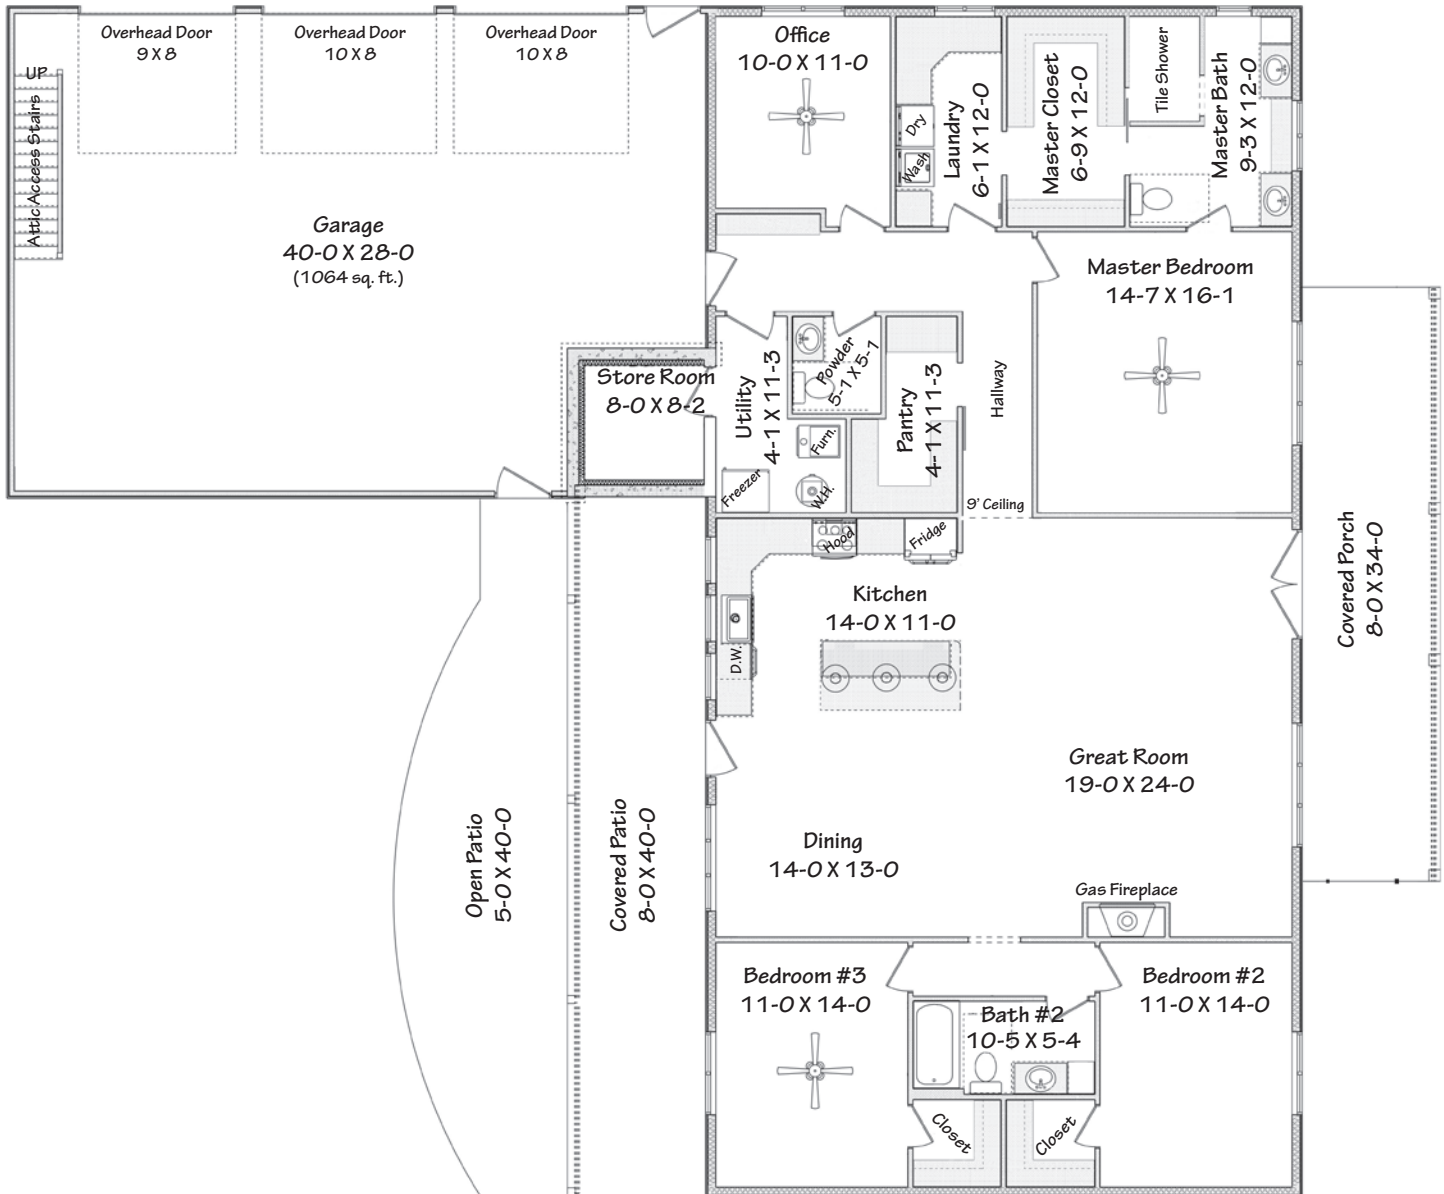

## Main Level

# The Countryside

## #182

2312 Sq. Ft.