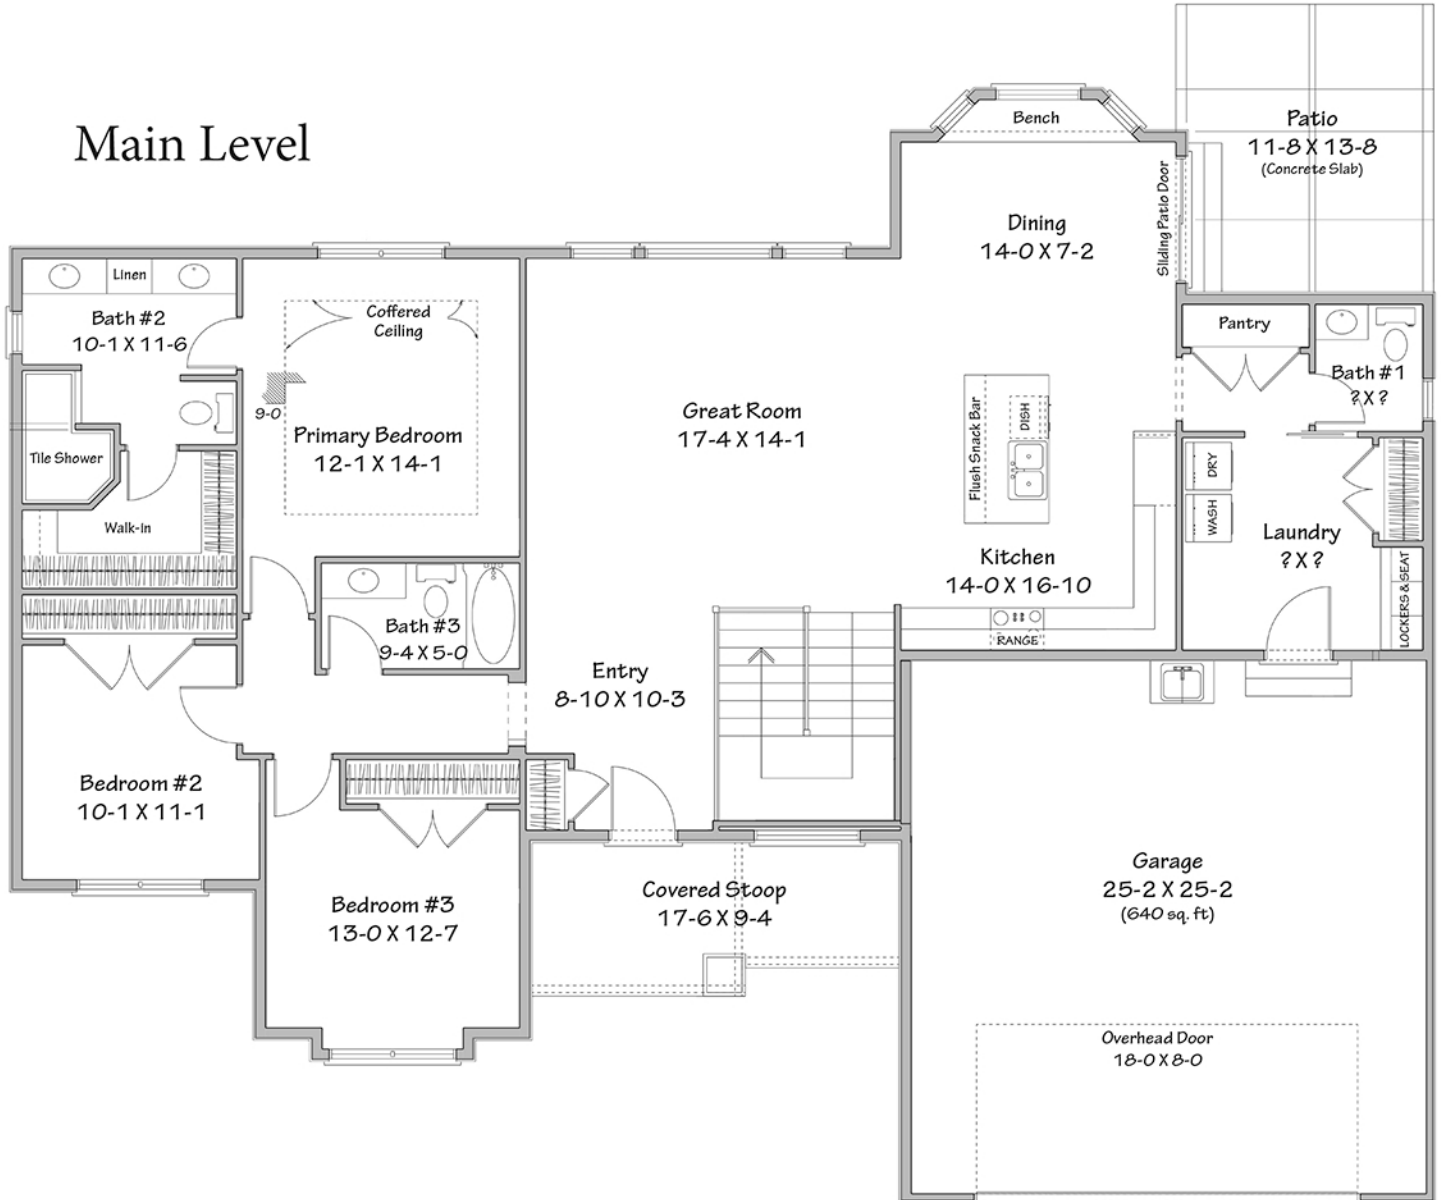

Main Level

The Preston II

#181

1895 Sq. Ft.