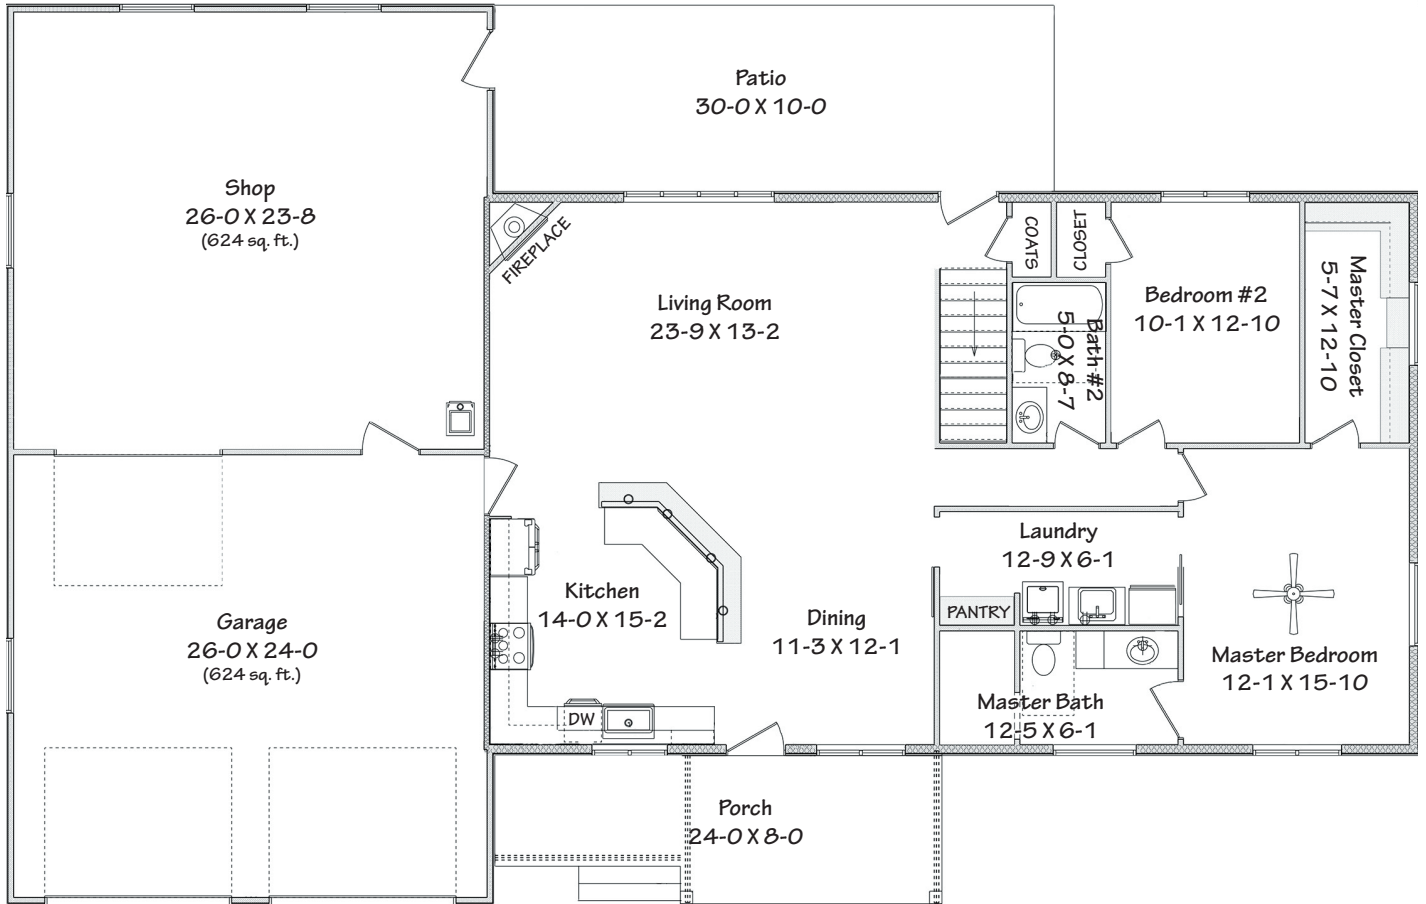

Main Level

The Baylor #176

1,500 Sq. Ft.