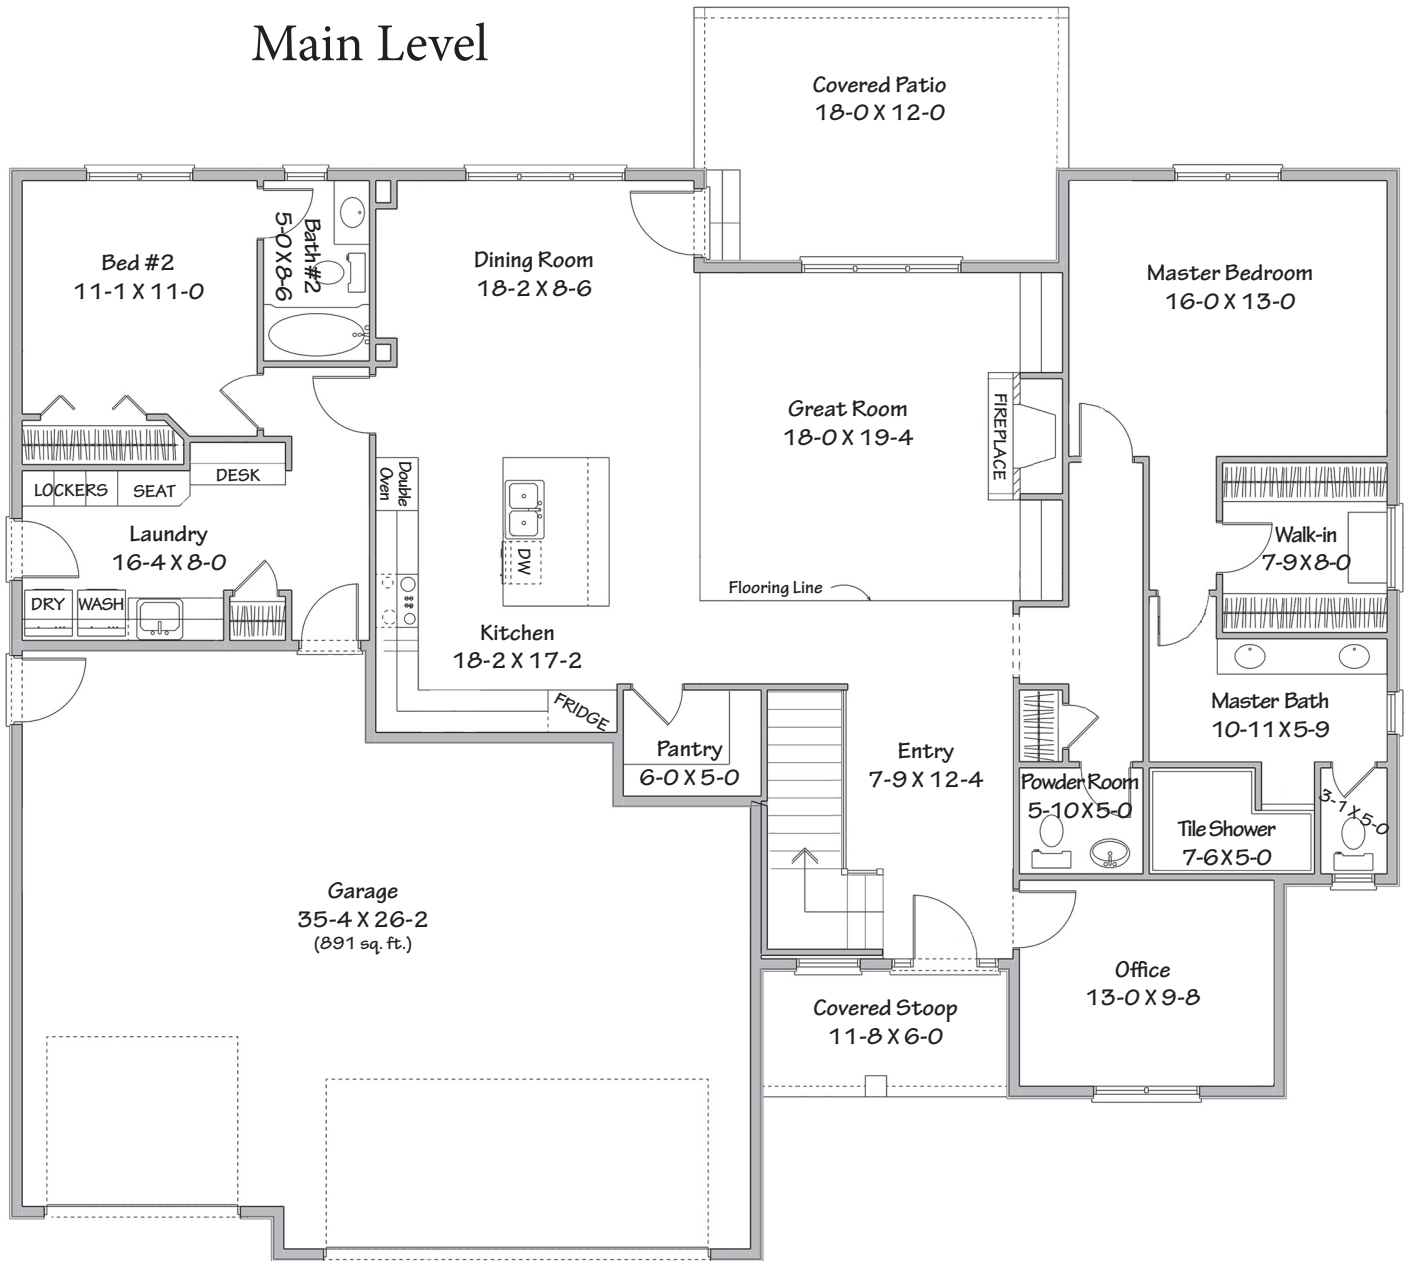

## Main Level

# The Adler #175

2,013 Sq. Ft.