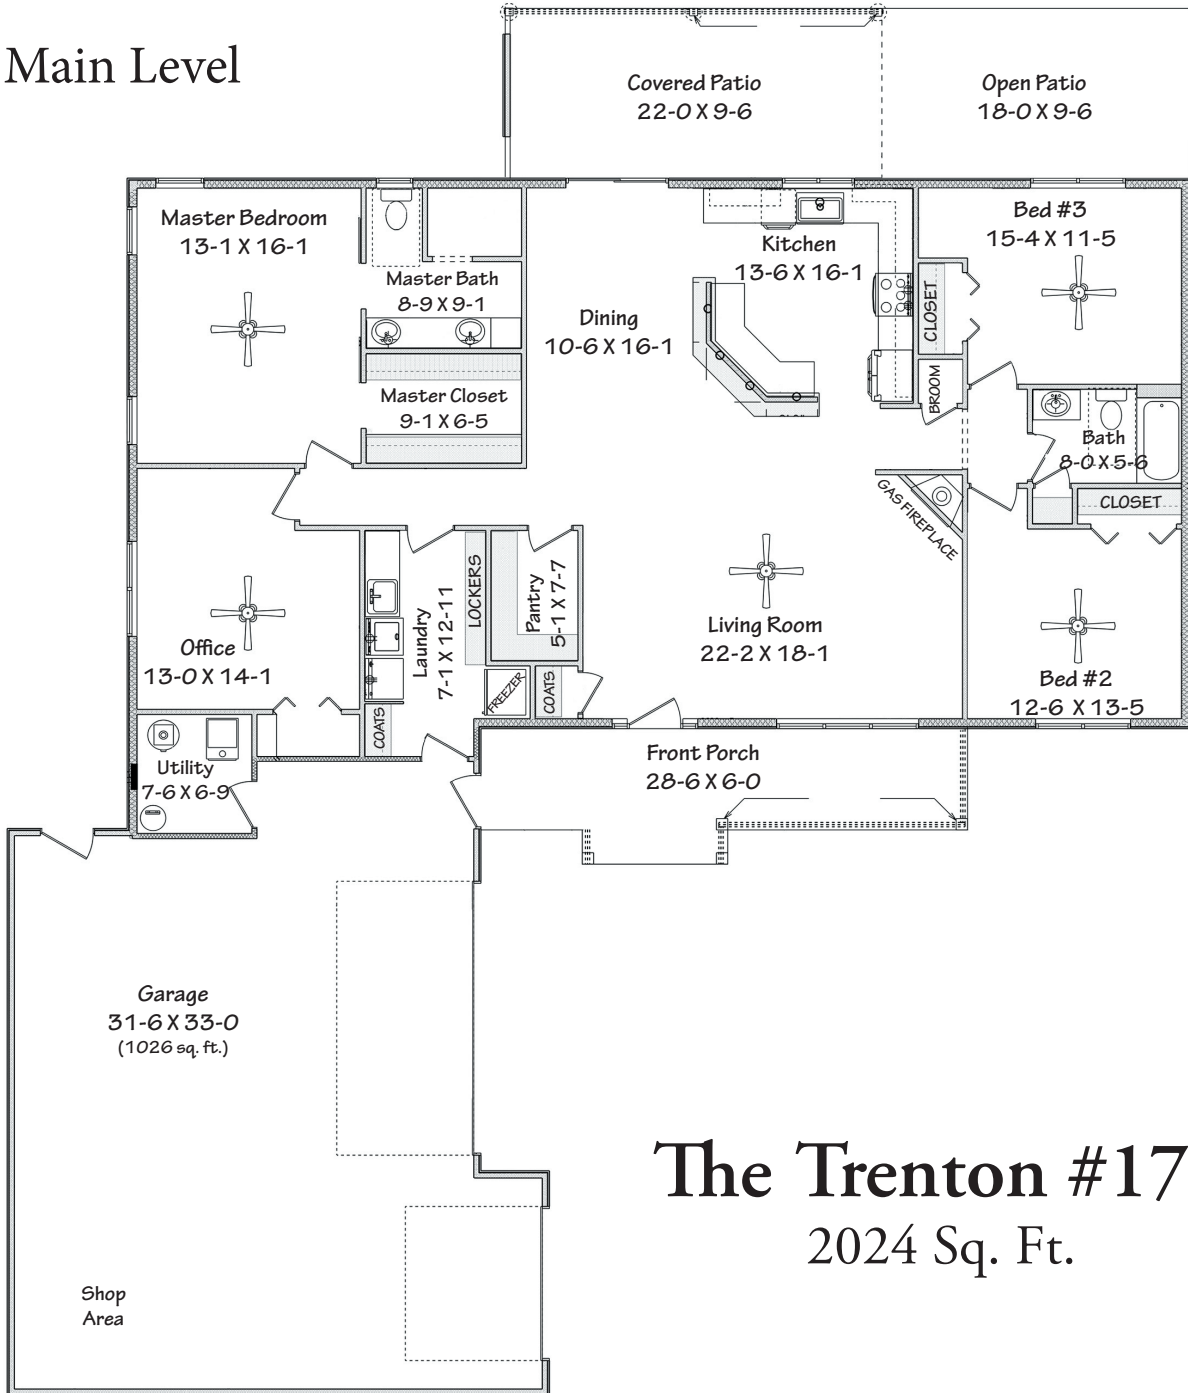

Main Level

The Trenton #172

2024 Sq. Ft.