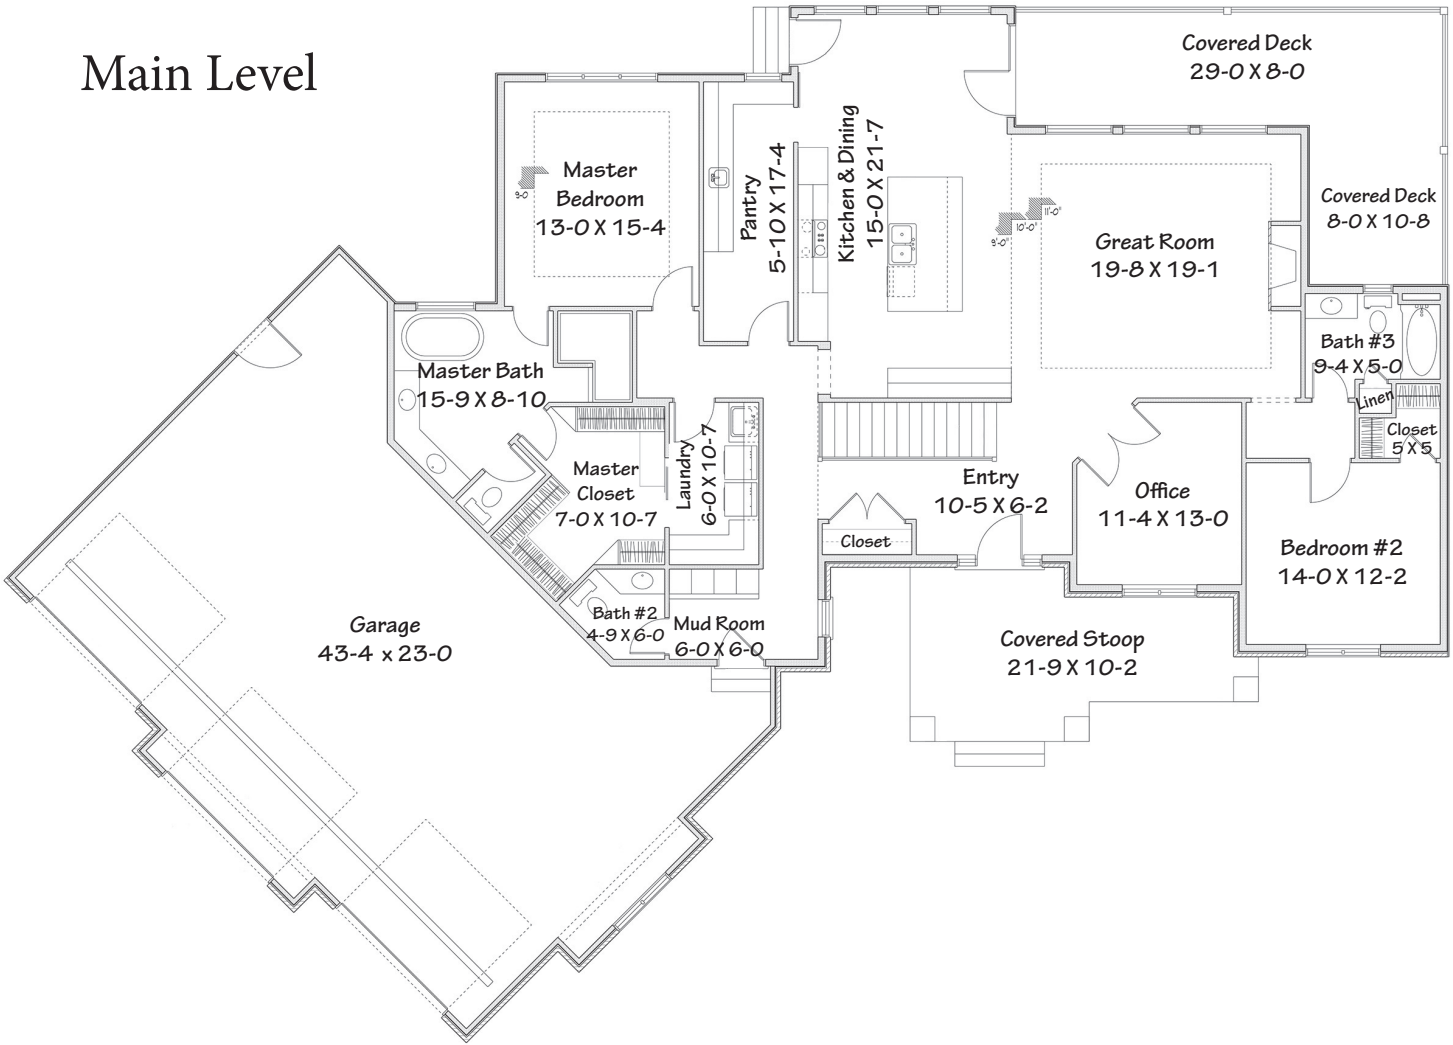

Main Level

The Jamison #170
2272 Sq. Ft.