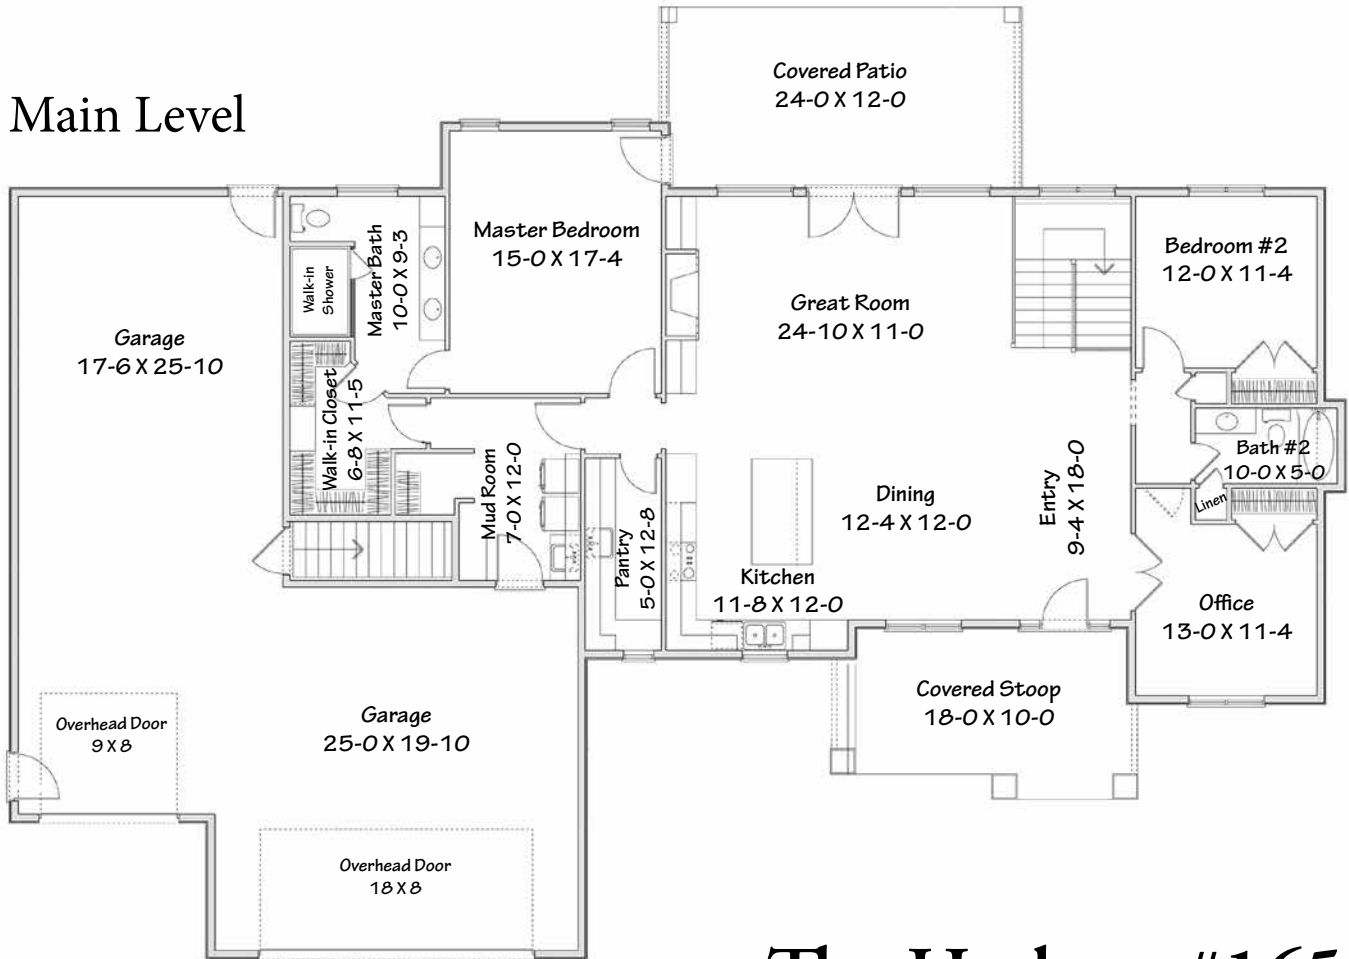

Bruce Meyer, Owner
402.269.5251

Main Level

The Hudson #165

3,404 Sq. Ft.

Front Elevation