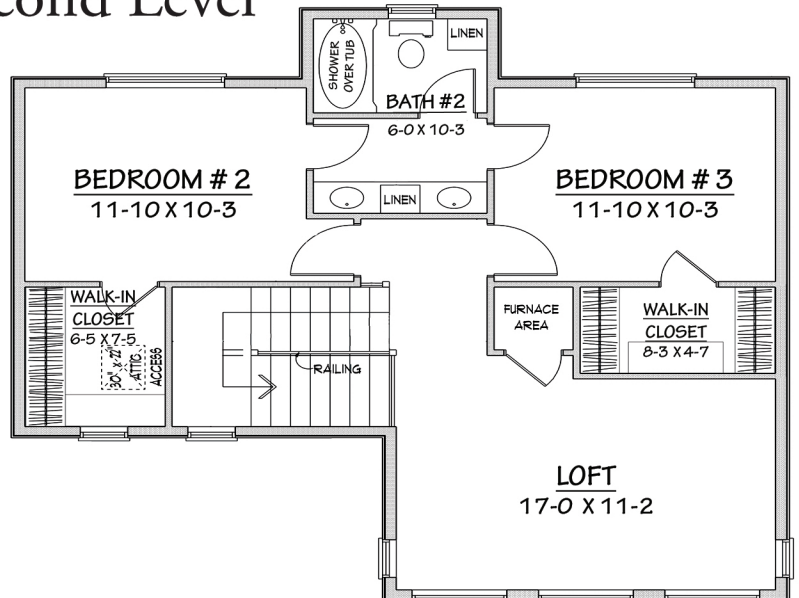

Main Level

Second Level

The Shannon
#158
Sq. Ft. 2,066