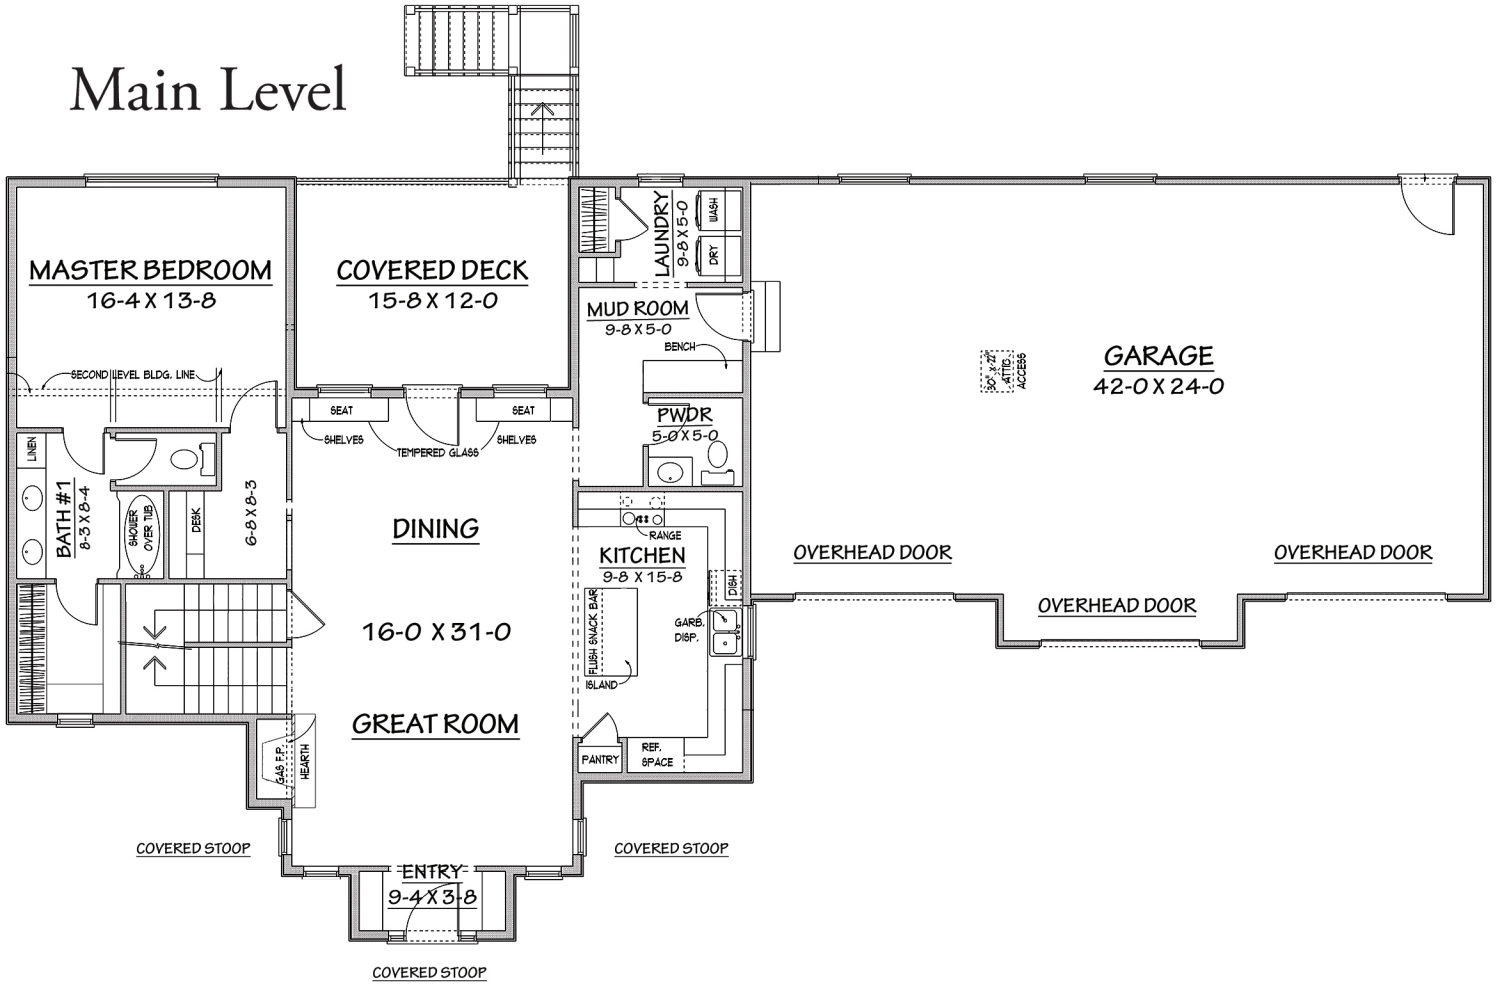

Main Level

Second Level

The Shannon
#158
Sq. Ft. 2,066